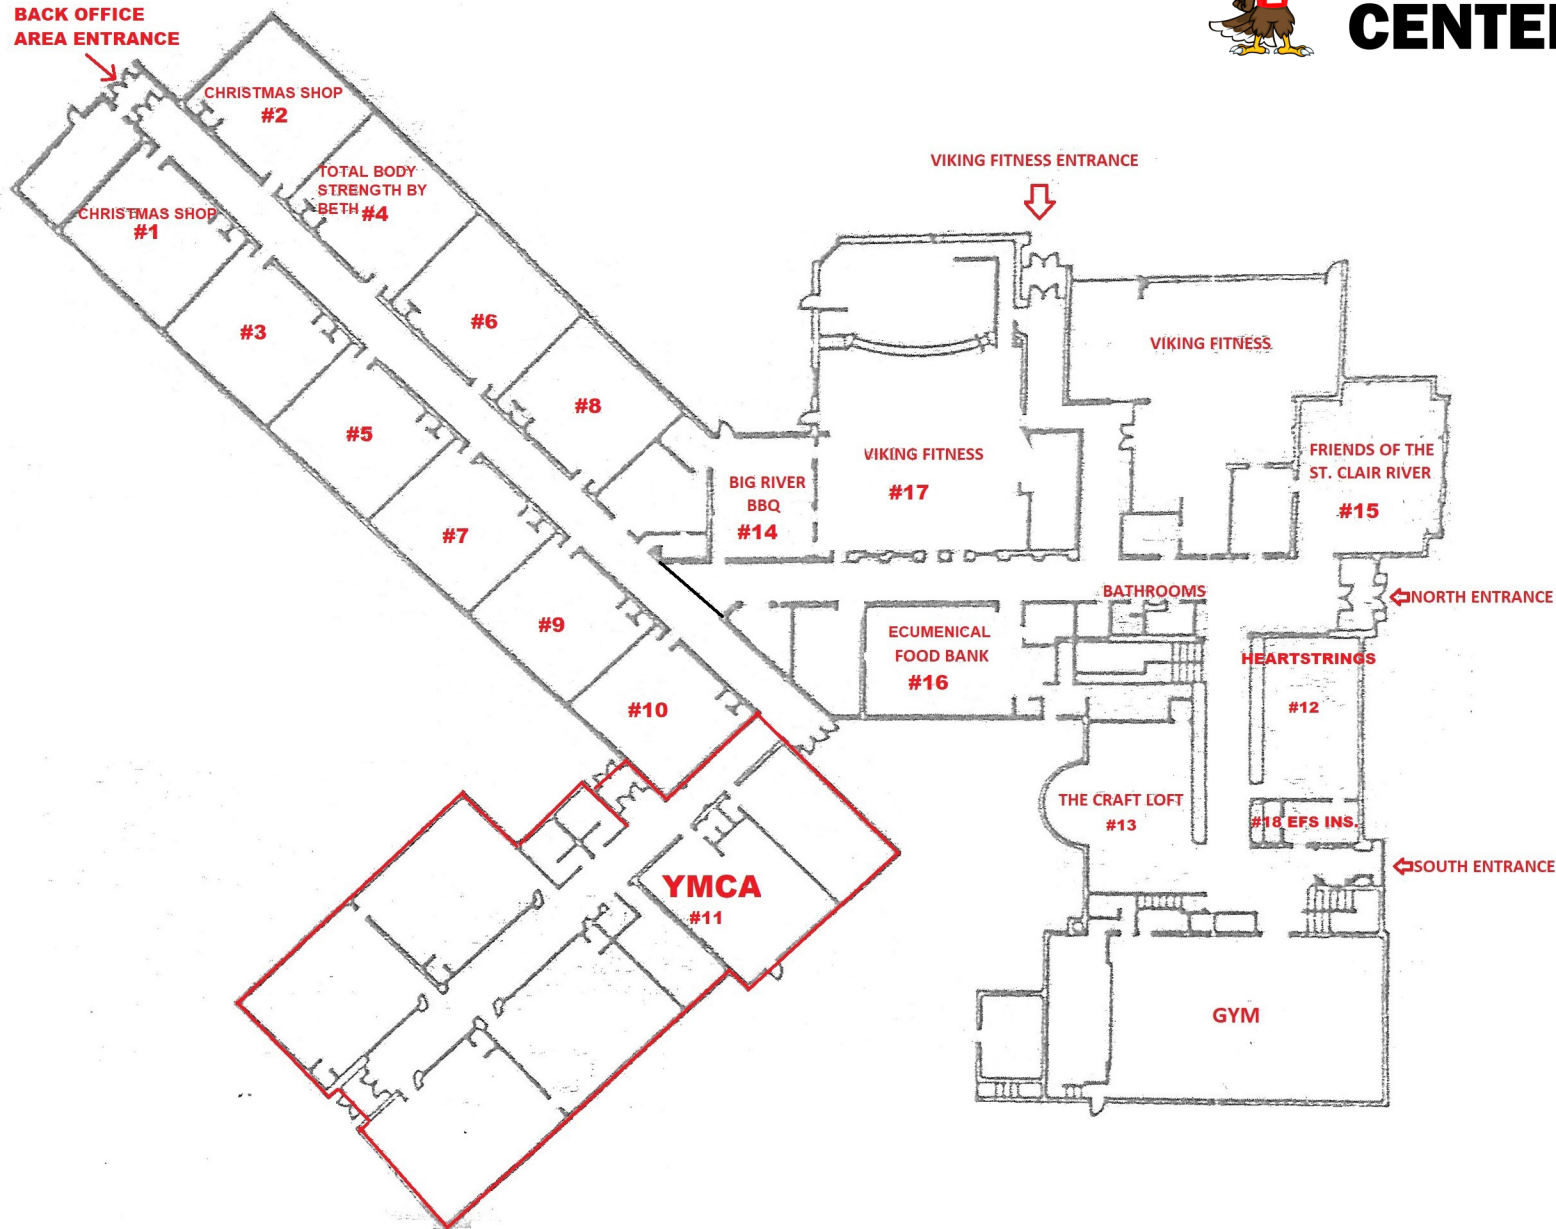

**BACK OFFICE
AREA ENTRANCE**

CHRISTMAS SHOP
#2

TOTAL BODY
STRENGTH BY
BETH #4

CHRISTMAS SHOP
#1

#3

#6

#5

#8

#7

#9

#10

YMCA
#11

BIG RIVER
BBQ
#14

VIKING FITNESS
#17

ECUMENICAL
FOOD BANK
#16

BATHROOMS

THE CRAFT LOFT
#13

GYM

VIKING FITNESS ENTRANCE

VIKING FITNESS

FRIENDS OF THE
ST. CLAIR RIVER
#15

← NORTH ENTRANCE

HEARTSTRINGS
#12

#18 EFS INS.

← SOUTH ENTRANCE